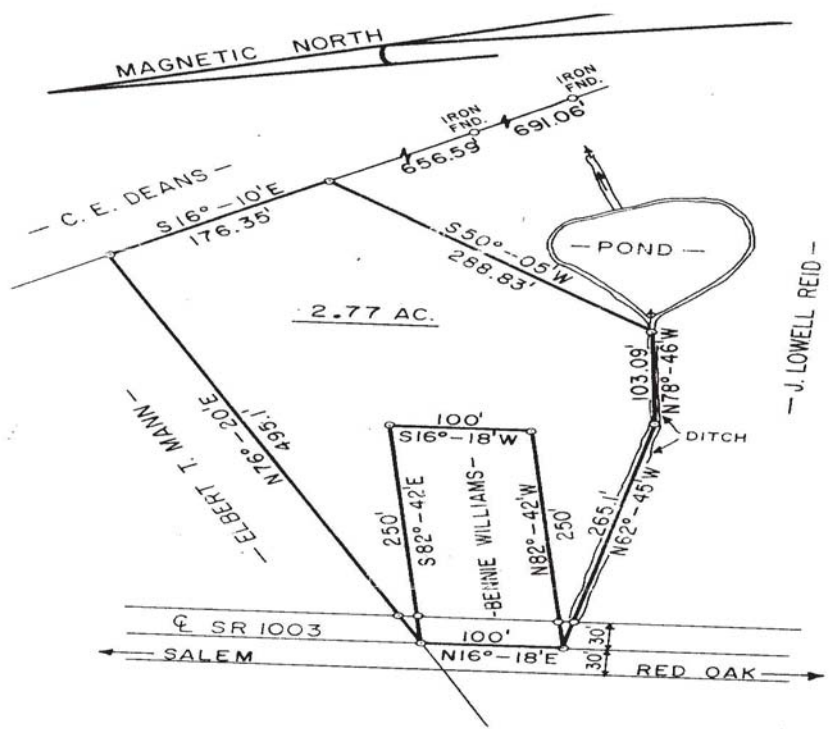

Property For Sale:
Tax Map #: 020256
2.77 Acres

Approximations based on available public records

Nearest Address:
9781 Red Oak Rd, Whitakers, NC
27891

PROPERTY OF
CHARLIE BOOKER
NORTH WHITAKERS TWSR, NASH COUNTY, N. C.
DECEMBER 20, 1971 SCALE 1" = 100'

Directions

Whitakers

North Carolina

-  1. Head west on Phippen St toward SW Railroad St

-  2. Turn left at the 2nd cross street onto S White St/White Oak Swamp Rd

-  3. Turn right at the 1st cross street onto NC-33 W/W Nash St
 Continue to follow NC-33 W

-  4. Turn left onto Watson Seed Farm Rd

-  5. Turn right onto Red Oak Rd
 Destination will be on the right

9819 Red Oak Rd

Whitakers, NC 27891