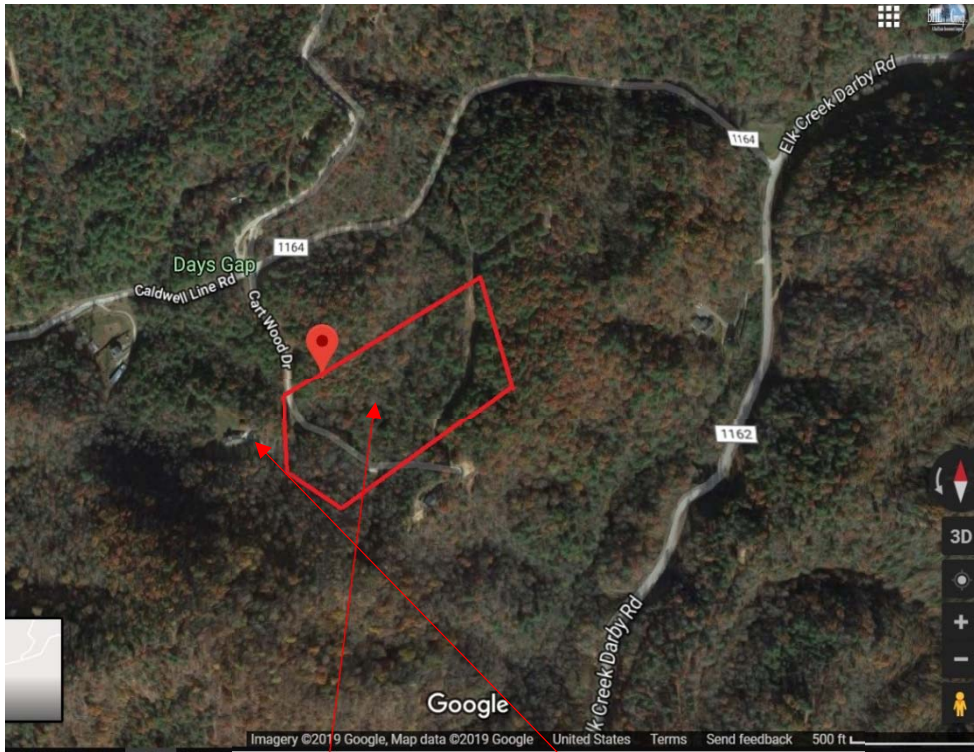

Property For Sale:
Tax Map #: 0701328
10.3 Acres

***Approximations based on available
public records***

Nearest Address:
815 Sampson Rd, Lenoir, NC
28645

Property For Sale:
Tax Map #: 0701328
10.3 Acres

Approximations based on available public records

Nearest Address:
815 Sampson Rd, Lenoir, NC
28645

Directions

Darby, North Carolina 28624 to 200 Sampson Rd

You can enter notes here.

Darby

North Carolina 28624

-  1. Head east on Triplett Rd toward Elk Creek Darby Rd
95 ft
-  2. Turn right onto Elk Creek Darby Rd
2.1 mi
-  3. Turn right onto Sampson Rd
0.5 mi
-  4. Turn left onto Cart Wood Dr
 Destination will be on the left
486 ft