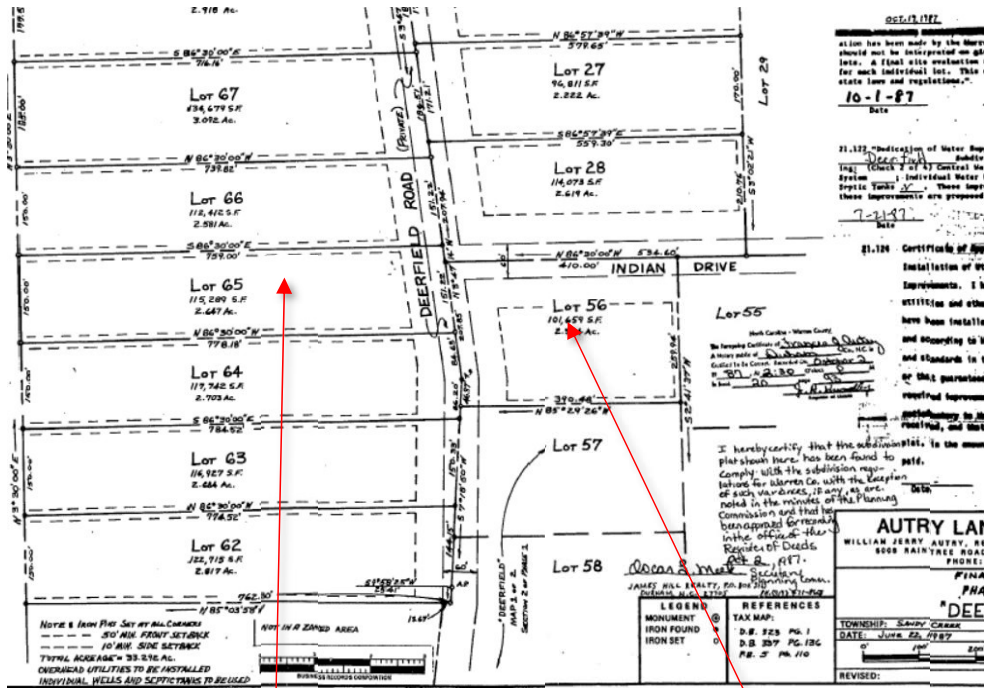

Property For Sale:
Tax Map #: B7 81
2.65 Acres

Approximations based on available public records

Nearest Address:
162 Deerfield Farms Rd, Norlina,
NC 27563

Property For Sale:
Tax Map #: B7 81
2.65 Acres

Approximations based on available public records

Nearest Address:
162 Deerfield Farms Rd, Norlina,
NC 27563

Directions

Warrenton, North Carolina 27589 to 162 Deerfield Farr

You can enter notes here.

Warrenton

North Carolina 27589

-  1. Head south on S Main St toward W Market St
0.1 mi
-  2. Turn right at the 2nd cross street onto Franklin St
0.4 mi
-  3. Continue onto Dr Martin Luther King Jr Blvd
7.5 mi
-  4. Turn right onto Deerfield Rd/Deerfield Farms Rd
 Destination will be on the right
0.3 mi

162 Deerfield Farms Rd

Norlina, NC 27563

These directions are for planning purposes only. You may find that construction projects, traffic, weather, or other events may cause conditions to differ from the map results, and you should plan your route accordingly. You must obey all signs or